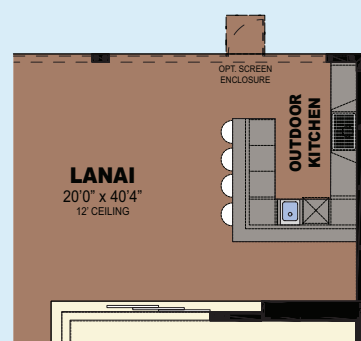

# SINGER

2 Bedrooms / 2.5 Baths / Den / Covered Lanai / Private Casita with Bath / 3-Car Garage

TOTAL LIVING AREA	3,214 S.F.
2-CAR GARAGE	532 S.F.
1-CAR GARAGE	250 S.F.
ENTRY	38 S.F.
LANAI	797 S.F.
<b>TOTAL</b>	<b>4,831 S.F.</b>

OPT CABANA BATH 49 S.F.