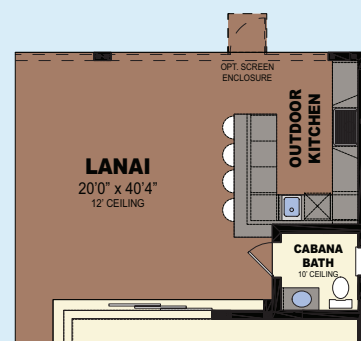

# SINGER

2 Bedrooms / 2.5 Baths / Den / Covered Lanai / Private Casita with Bath / 3-Car Garage

TOTAL LIVING AREA	3,214 S.F.
2-CAR GARAGE	532 S.F.
1-CAR GARAGE	250 S.F.
ENTRY	38 S.F.
LANAI	797 S.F.
<b>TOTAL</b>	<b>4,831 S.F.</b>

OPT CABANA BATH 49 S.F.