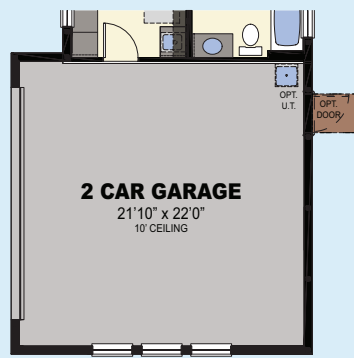

# SINGER

2 Bedrooms / 2.5 Baths / Den / Covered Lanai / Private Casita with Bath / 3-Car Garage

TOTAL LIVING AREA	3,214 S.F.
2-CAR GARAGE	532 S.F.
1-CAR GARAGE	250 S.F.
ENTRY	38 S.F.
LANAI	797 S.F.
<b>TOTAL</b>	<b>4,831 S.F.</b>

OPT CABANA BATH 49 S.F.