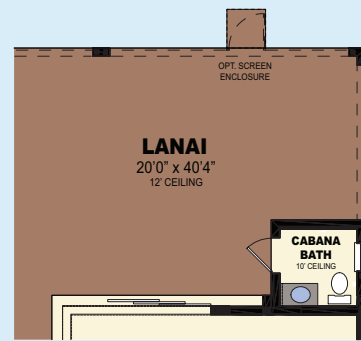

# SINGER

2 Bedrooms / 2.5 Baths / Den / Covered Lanai / Private Casita with Bath / 3-Car Garage

TOTAL LIVING AREA	3,214 S.F.
2-CAR GARAGE	532 S.F.
1-CAR GARAGE	250 S.F.
ENTRY	38 S.F.
LANAI	797 S.F.
<b>TOTAL</b>	<b>4,831 S.F.</b>

OPT CABANA BATH 49 S.F.