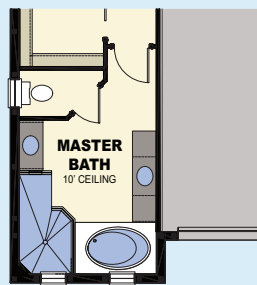

# SINGER

2 Bedrooms / 2.5 Baths / Den / Covered Lanai / Private Casita with Bath / 3-Car Garage

TOTAL LIVING AREA	3,214 S.F.
2-CAR GARAGE	532 S.F.
1-CAR GARAGE	250 S.F.
ENTRY	38 S.F.
LANAI	797 S.F.
<b>TOTAL</b>	<b>4,831 S.F.</b>

OPT CABANA BATH 49 S.F.